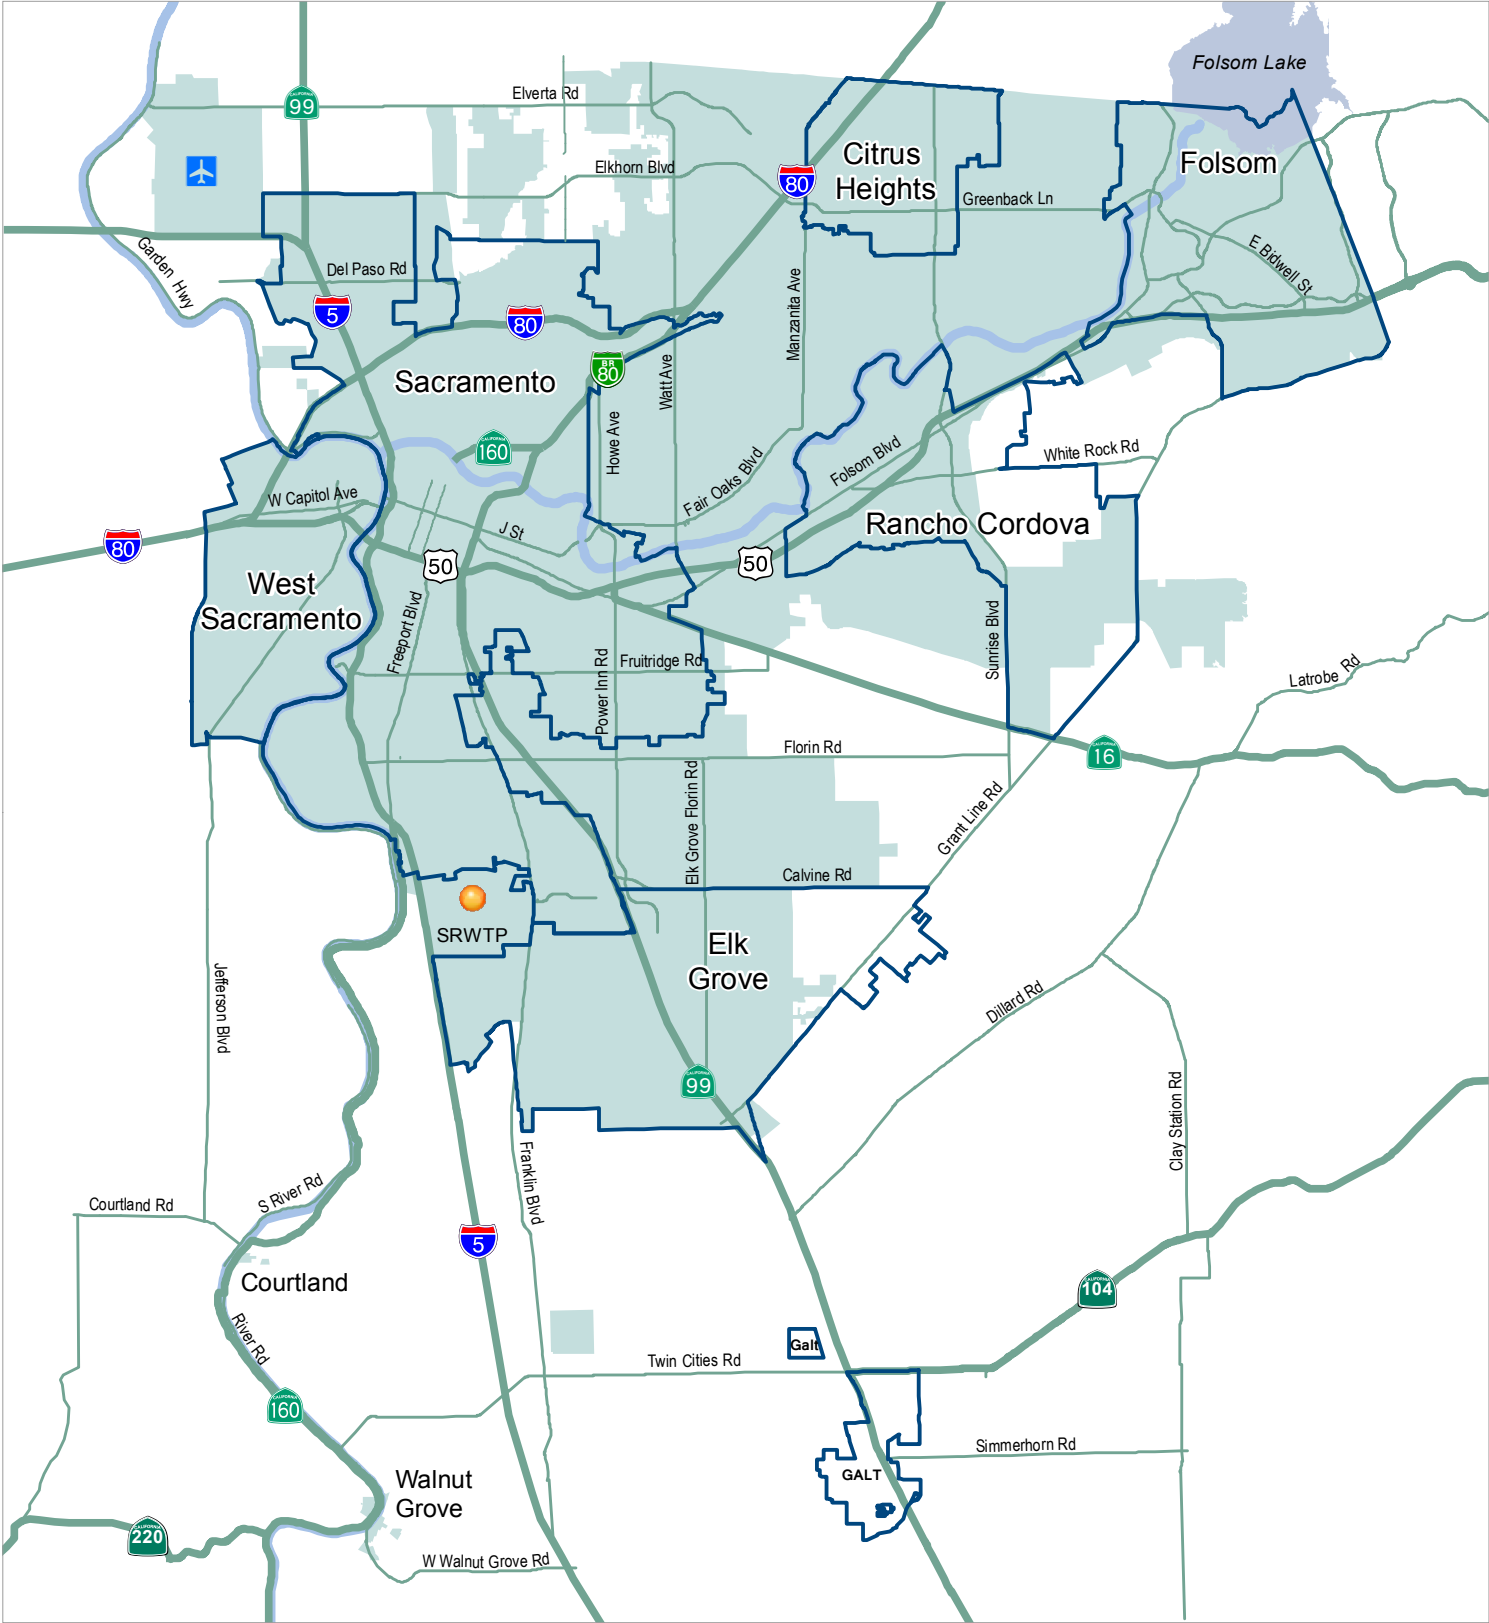

REGIONALSAN

SERVICE AREA

LEGEND

- City Boundary
- Highway
- Main Road
- River
- Regional San Service Area
- Sacramento Regional Wastewater Treatment Plant

0 2.5 5 10 Miles

October 2017

REGIONALSAN
 TAKING THE WASTE OUT OF WATER
 Sacramento Regional County Sanitation District